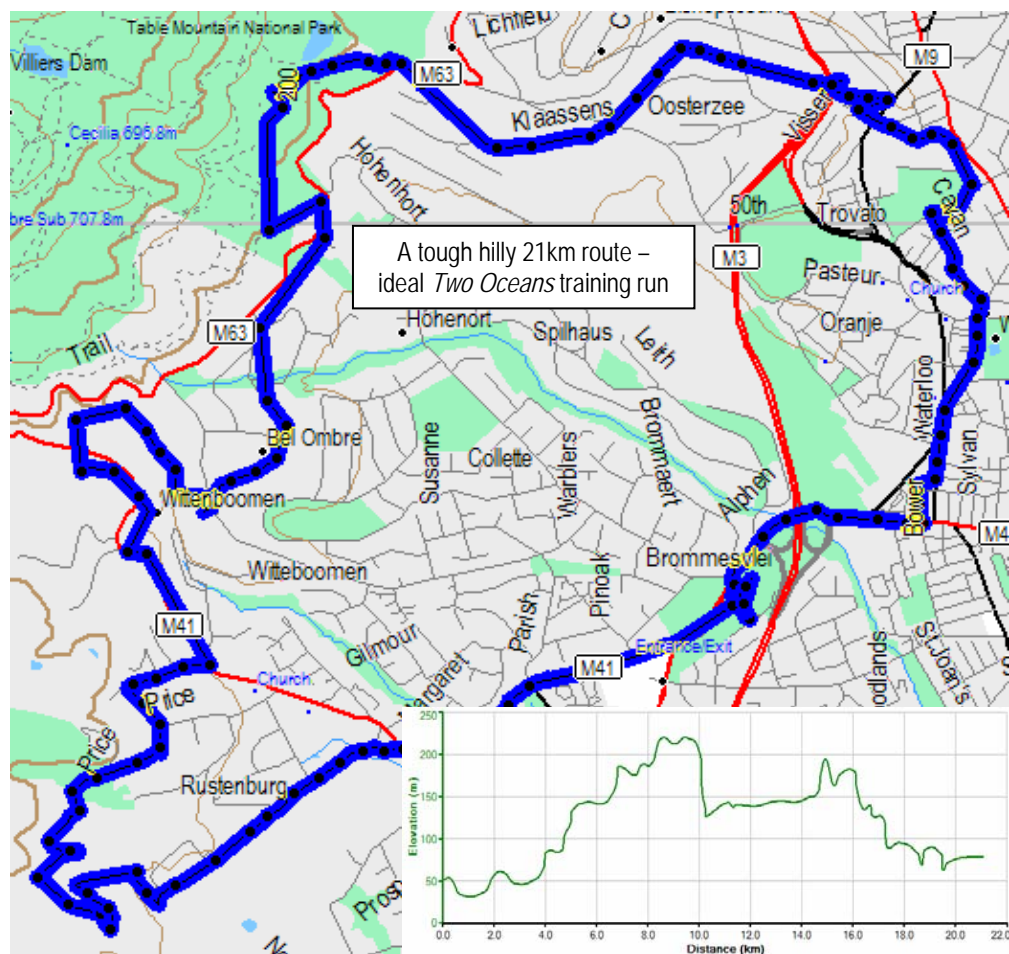

ROUTES TO RUN FOR FUN

KELSO ART & FRAMING

Paintings • Prints • Photos
Mirrors • Certificates

You name it, we frame it

Park 'n Shop, Meadowridge
Tel/Fax: 712 2820 • Cell: 082 951 5132
E-mail: kelso@mweb.co.za